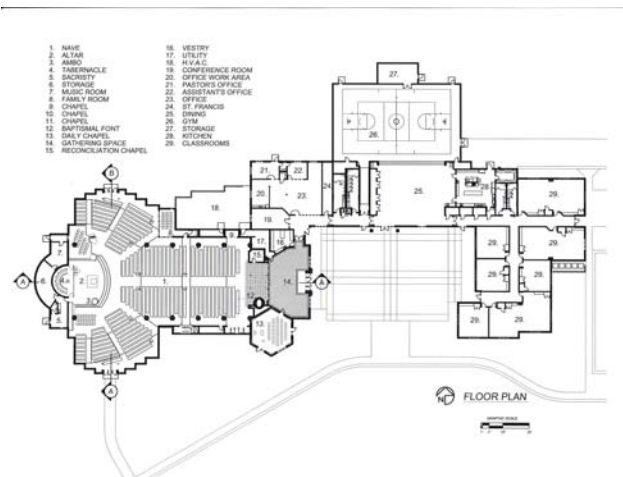

## A New Parish Center for Holy Apostles Meridian ID

The church proper accommodates over 1100 members, plus the daily mass chapel. Despite its size, the wide sweeping vaulted roof and the cupola over the sanctuary provide both focus and intimacy. The project is grouped around a large central courtyard, reminiscent of the early Christian basilicas, with facilities for administration, social, education, and apostolic needs. The complex thus speaks to “the City of God” as made manifest here in Meridian.